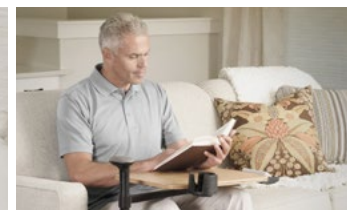

INDEPENDENCE TRAY TABLE

Multi-purpose table offers convenience for daily activities

Le plateau polyvalent est très pratique pour toutes vos activités

ORGANIZE: Secure cup holder, organizer compartment & utensil tray
SWIVELS: Tray turns 360° & pivots out of the way
ADJUSTABLE: Adjusts in height & length
PRODUCT #7630

ORGANISÉ: porte-verre, compartiment de rangement et compartiment pour les ustensiles
PIVOTANT: Le plateau pivote sur 360 degrés pour plus d'aisance
RÉGLABLE: Hauteur et longueur réglables
PRODUIT #7630

swivels
pivotant