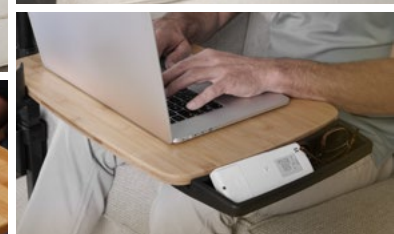

CONFIDENCE BED HANDLE

Secure, comfort-centered handle to assist in getting out of bed

Poignée centrée confortable et solide/stable pour aider à sortir du lit

ADJUSTABLE: Height adjustable to fit 10" to 17" mattress
SECURE: Safety strap secures the handle to the bed frame
HANDY: Compact & portable for travel
PRODUCT #7610

RÉGLABLE: Hauteur réglable pour convenir aux matelas de 25 cm à 42,5 cm (de 10 po à 17 po)
SÉCURITAIRE: Se fixe au cadre de lit avec une sangle de sécurité
PRATIQUE: Compact et portatif pour le voyage
PRODUIT #7610

SLEEP SAFE HOME BED RAIL

Sleep easy knowing your bed rail extends for protection against falls.

Ayez l'esprit en paix en sachant que le côté de lit s'allonge pour prévenir les chutes.

LENGTHEN: Extends 26-42 inches & fits 12" to 18" mattress
SAFE: Secures to bedframe with included safety strap
LOW PROFILE: Pivots out of the way 180°
PRODUCT #7600

LONGUEUR: s'allonge entre 65 cm et 105 cm (26-42 po) et convient aux matelas de 30 cm à 45 cm (12 à 18 po)
SÉCURITAIRE: Se fixe au cadre de lit avec une sangle de sécurité
DISCRET: Pivote sur 180 degrés pour plus d'aisance
PRODUIT #7600

INDEPENDENCE TRAY TABLE

Multi-purpose table offers convenience for daily activities

Le plateau polyvalent est très pratique pour toutes vos activités

ORGANIZE: Secure cup holder, organizer compartment & utensil tray
SWIVELS: Tray turns 360° & pivots out of the way
ADJUSTABLE: Adjusts in height & length
PRODUCT #7630

ORGANISÉ: porte-verre, compartiment de rangement et compartiment pour les ustensiles
PIVOTANT: Le plateau pivote sur 360 degrés pour plus d'aisance
RÉGLABLE: Hauteur et longueur réglables
PRODUIT #7630