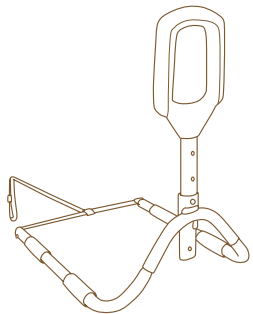

## CONFIDENCE BED HANDLE

Secure, comfort-centered handle to assist in getting out of bed

**ADJUSTABLE:** Height adjustable to fit 10" to 17" mattress

**SECURE:** Safety strap secures the handle to the bed frame

## SLEEP SAFE HOME BED RAIL

Sleep easy knowing your bed rail extends for protection against falls.

**LENGTHEN:** Extends 26-42 inches & fits 12" to 18" mattress

**SAFE:** Secures to bedframe with included safety strap

**STABLE FIT:** Top swivels to fit securely on flat or vaulted ceilings. Adjusts 7- 10 ft. 2ft extension piece, product #7625, sold separately for 12 ft ceilings

**SURE STAND HAND GRIPS:** Dual hand grips makes it easy to climb to a standing position

## SURE STAND SECURITY POLE

Stand with confidence anywhere in the house

led flashlight