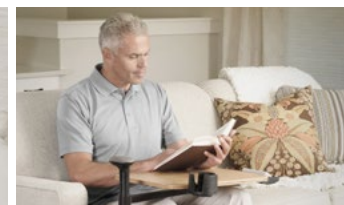

**ADJUSTABLE:** Adjusts in height & length

PRODUCT #7630

storage

comfortable grip

pivots down & extends

adjusts

swivels

cup holder, organizer compartment & utensil tray