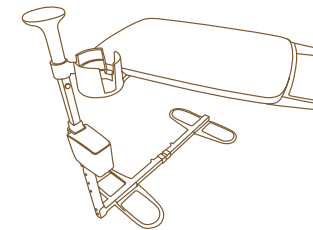

## CONFIDENCE BED HANDLE

Secure, comfort-centered handle to assist in getting out of bed

**ADJUSTABLE:** Height adjustable to fit 10" to 17" mattress

**SECURE:** Safety strap secures the handle to the bed frame

## SLEEP SAFE HOME BED RAIL

Sleep easy knowing your bed rail extends for protection against falls.

**LENGTHEN:** Extends 26-42 inches & fits 12" to 18" mattress

**SAFE:** Secures to bedframe with included safety strap

## INDEPENDENCE TRAY TABLE

Multi-purpose table offers convenience for daily activities

**ORGANIZE:** Secure cup holder, organizer compartment & utensil tray

**SWIVELS:** Tray turns 360° & pivots out of the way