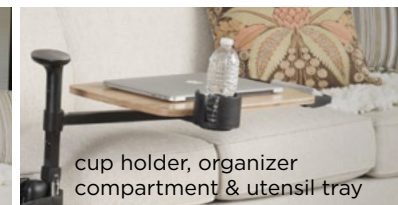

**ADJUSTABLE:** Adjusts in height & length

PRODUCT #7630

storage

comfortable grip

pivots down & extends

adjusts

swivels

cup holder, organizer compartment & utensil tray

**STABLE FIT:** Top swivels to fit securely on flat or vaulted ceilings. Adjusts 7- 10 ft. 2ft extension piece, product #7625, sold separately for 12 ft ceilings

**SURE STAND HAND GRIPS:** Dual hand grips makes it easy to climb to a standing position