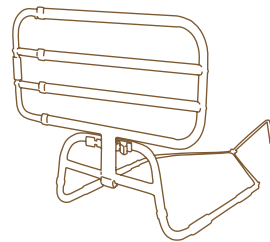

## CONFIDENCE BED HANDLE

Secure, comfort-centered handle to assist in getting out of bed

**ADJUSTABLE:** Height adjustable to fit 10" to 17" mattress

**SECURE:** Safety strap secures the handle to the bed frame

## SLEEP SAFE HOME BED RAIL

Sleep easy knowing your bed rail extends for protection against falls.

**LENGTHEN:** Extends 26-42 inches & fits 12" to 18" mattress

**SAFE:** Secures to bedframe with included safety strap