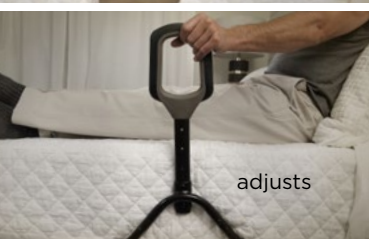

**ADJUSTABLE:** Adjusts in height & length

PRODUCT #7630

storage

comfortable grip

pivots down & extends

adjusts

swivels

cup holder, organizer compartment & utensil tray

**STABLE FIT:** Top swivels to fit securely on flat or vaulted ceilings. Adjusts 7- 10 ft. 2ft extension piece, product #7625, sold separately for 12 ft ceilings

**SURE STAND HAND GRIPS:** Dual hand grips makes it easy to climb to a standing position