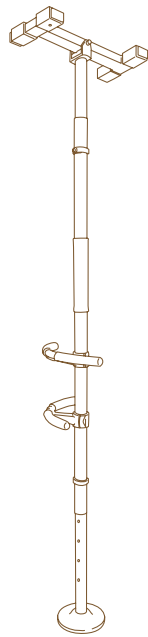

**LOW PROFILE:** Pivots out of the way 180°

PRODUCT #7600

## INDEPENDENCE TRAY TABLE

Multi-purpose table offers convenience for daily activities

**ORGANIZE:** Secure cup holder, organizer compartment & utensil tray

**SWIVELS:** Tray turns 360° & pivots out of the way

**ADJUSTABLE:** Adjusts in height & length

PRODUCT #7630

storage

comfortable grip

pivots down & extends

adjusts

swivels

cup holder, organizer compartment & utensil tray

**STABLE FIT:** Top swivels to fit securely on flat or vaulted ceilings. Adjusts 7- 10 ft. 2ft extension piece, product #7625, sold separately for 12 ft ceilings

**SURE STAND HAND GRIPS:** Dual hand grips makes it easy to climb to a standing position