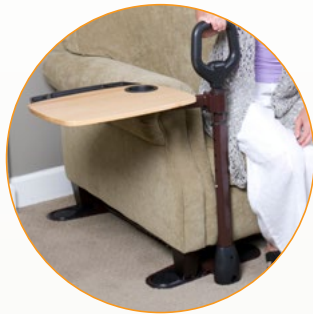

Be Independent™

ASSIST-A-TRAY

BECAUSE YOUR TRAY CAN SWIVEL AND HELP YOU STAND

LIFT CHAIR
COMPATIBLE

PRODUCT #2050

Easy Stand Safety Handle

Extends in Height & Depth

Adjusts

Adjusts

Arm Pivots & Tray Swivels

FEATURES & BENEFITS

- **Ergonomic Safety Handle** – Makes standing and sitting easy and safe.
- **Swivel Tray** – Multi-use laptop/TV tray with cup holder and utensil compartment. Tray swivels 360°.
- **Adaptable** – Adjusts in length and height to fit either side of your favorite couch or chair.
- **Super Grip Rubber Pads** – Ensure stability and protect floor from damage.

SPECIFICATIONS

Height of Tray: 26" to 32"
 Height Adjustment Handle: 34" to 40"
 Dimensions of Handle: 6" x 6" 1.25 Diameter
 Base Length Adjustment: 20" to 36"
 Weight: 25 lbs
 Size of Tray: 16" x 18"
 Base Feet Measurements: 4" x 7"
 Weight Limit of Tray: 30 lbs
 Weight Limit of Handle: 250 lbs
 Case of 2 Dimensions: 29" L x 19" W x 8" H; 50 lbs
 Package Dimensions: 29" L x 19" W x 4" H; 25 lbs