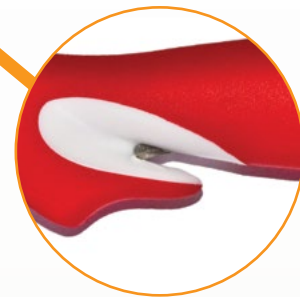

Be Independent™

AUTO MOBILITY COMBO PACK

SWIVEL SEAT CUSHION + HANDYBAR

SOLD AS A COMBO

PRODUCT #3033

SEE RETAIL DISPLAY
ON PAGE #65

Secure fit into Passenger or Driver Side of Door Latch, no Vehicle Modification Required

Seat Belt Cutter cuts the Seat Belt in Case of Emergency

Makes it Easier to Swing Legs and Lower Body Around

Secure. Non-slip base Keeps Cushion in Place

Comfortable - Soft Padded Cushion for Long Trips

ADA APPROVED

FEATURES & BENEFITS

Handybar®

- Provides a firm leverage to get in and out of a vehicle safely

Swivel Seat Cushion™

- Makes it easier to swing legs and lower body around

SPECIFICATIONS

Handybar®

Supports: 350 LB.
 Fits: Universal Fit
 Color: Red

Swivel Seat Cushion™

Weight Capacity: 350 lbs.
 Car Types: Universal Fit
 Color: Blue