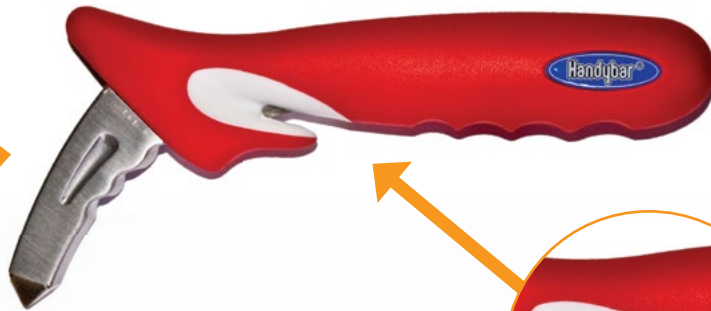

Be Independent™

AUTO MOBILITY COMBO PACK

SWIVEL SEAT CUSHION + HANDYBAR

SOLD AS A COMBO

PRODUCT #3033

SEE RETAIL DISPLAY
ON PAGE #65

Secure fit into Passenger or Driver Side of Door Latch, no Vehicle Modification Required

Seat Belt Cutter cuts the Seat Belt in Case of Emergency

Makes it Easier to Swing Legs and Lower Body Around

Secure. Non-slip base Keeps Cushion in Place

Comfortable - Soft Padded Cushion for Long Trips

ADA APPROVED

FEATURES & BENEFITS

Handybar®

- Provides a firm leverage to get in and out of a vehicle safely

Swivel Seat Cushion™

- Makes it easier to swing legs and lower body around

SPECIFICATIONS

Handybar®

Supports: 350 LB.
 Fits: Universal Fit
 Color: Red

Swivel Seat Cushion™

Weight Capacity: 350 lbs.
 Car Types: Universal Fit
 Color: Blue