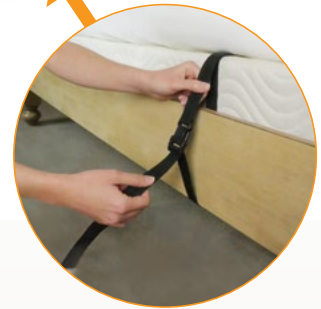

Be Independent™

BEDCANE

BECAUSE YOU DESERVE SAFETY AND STYLE

PRODUCT #2041

Includes Organizer Pouch

Adjustable in Height

Secures To Bed Frame With Included Safety Strap

FEATURES & BENEFITS

- **Ergonomic No-Slip Handle** - Allows for easy transfer in and out of bed.
- **4-Pocket Organizer Included** - Prevents entrapment and provides storage space for handy items.
- **Portable** - Folds for travel or storage.
- **Safety Strap** - Secures to bed frame with included safety strap.

SPECIFICATIONS

Rail Height: Adjustable 19" - 22"
 Rail Width: 15"
 Base Dimensions: 22" × 16"
 Weight of Product: 12 lbs
 Weight Capacity: 350 lbs
 Made for Bed Type: Fits 11"-16" mattress
 Package Dimensions: 16.5" × 24" × 2.5"; 10 lbs
 Case of 4 Dimensions: 25" × 17.5" × 11.5"; 42.5 lbs