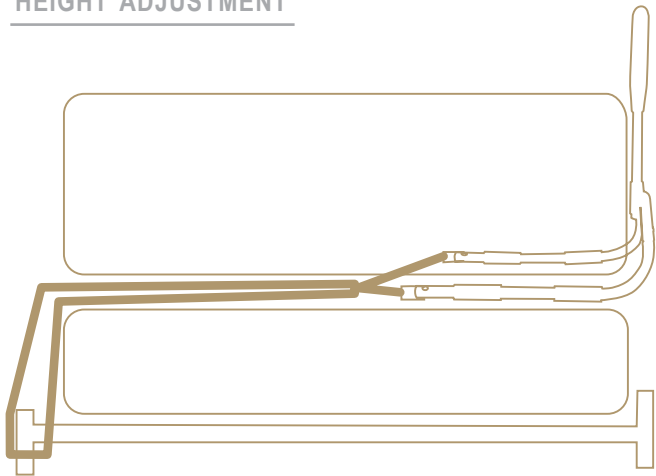

COMFORT GRIP HANDLE

Non-Slip cushion handle makes it easy to get in and out of bed

DESIGNER ORGANIZER POUCH

Leather-like organizer pouch keeps handy items close by

EASY ASSEMBLY

Assembles in just minutes with 4 bolts & included tool

SAFETY STRAP

Secures to the bed frame with included safety strap

SPECIFICATIONS

HEIGHT ADJUSTMENT

SECURES TO BED FRAME

PRODUCT #7610

THE DETAILS

STRONG