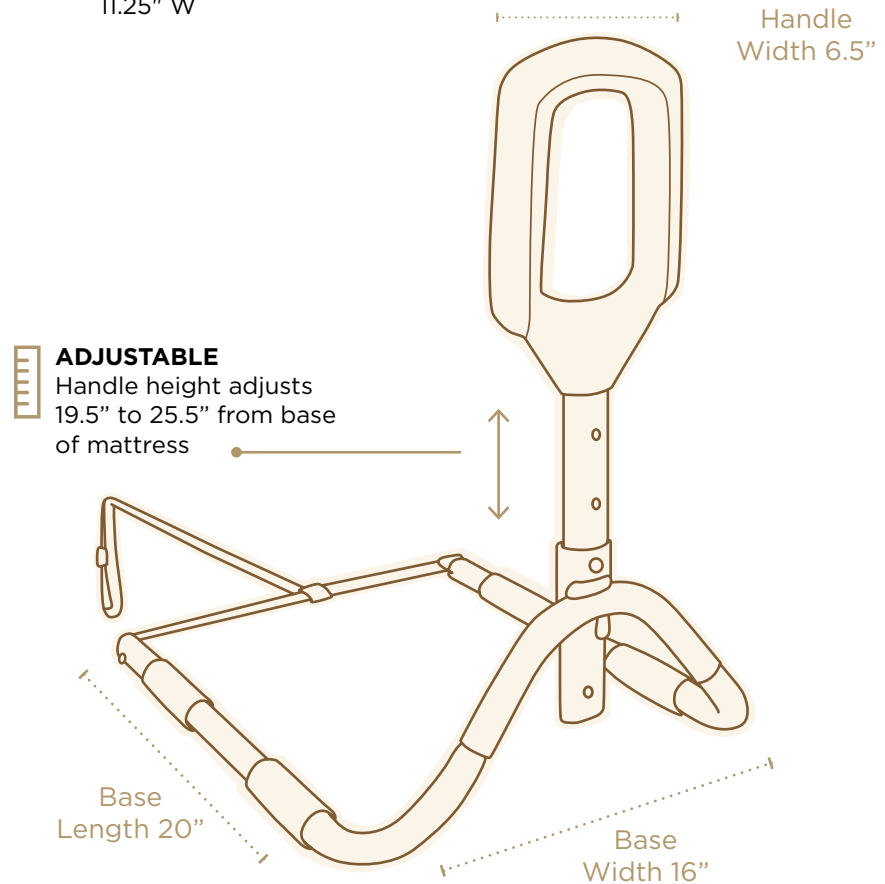

RYLIE

"Exactly what we were needing. Strap wraps around the box spring or mattress and anchors the side rail to the bed making it a reliable handle for Mom to use when standing from the bed or getting ready to sit on the bed."

SAFETY STRAP

Secures to the bed frame with included safety strap

SPECIFICATIONS

HEIGHT ADJUSTMENT

SECURES TO BED FRAME

PRODUCT #7610

THE DETAILS

STRONG

Weight capacity 300 lbs

EASY ASSEMBLY

Installs in minutes with 4 bolts & included tool

PACKAGE DIMENSIONS

21.25" H x 8" L x 2.25" W

CASE DIMENSIONS

5/case, 21.25" H x 8" L x 11.25" W

LIGHT WEIGHT

Weight only 6.5 lbs

BED TYPES

Attaches to most any home or common adjustable bed with included safety strap. Fits mattress height of 10"- 17"

"The older I get, the less I care about what people think of me. Therefore the older I get, the more I enjoy life."-Anonymous