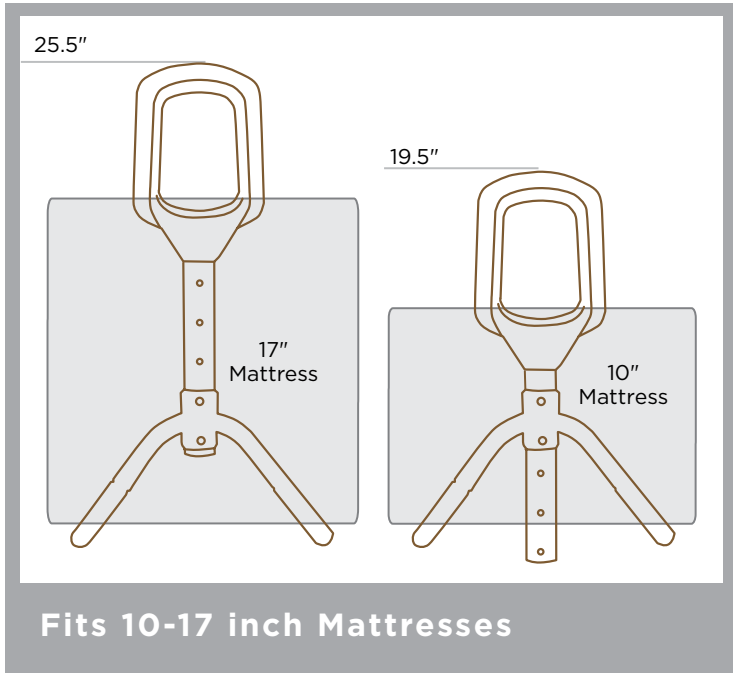

COMFORT GRIP HANDLE

Non-Slip cushion handle makes it easy to get in and out of bed

DESIGNER ORGANIZER POUCH

Leather-like organizer pouch keeps handy items close by

EASY ASSEMBLY

Assembles in just minutes with 4 bolts & included tool

SAFETY STRAP

Secures to the bed frame with included safety strap

SPECIFICATIONS

HEIGHT ADJUSTMENT

SECURES TO BED FRAME

PRODUCT #7610

THE DETAILS

STRONG

Weight capacity 300 lbs

EASY ASSEMBLY

Installs in minutes with 4 bolts & included tool

PACKAGE DIMENSIONS

21.25" H x 8" L x 2.25" W

CASE DIMENSIONS

5/case, 21.25" H x 8" L x 11.25" W

LIGHT WEIGHT

Weight only 6.5 lbs

BED TYPES

Attaches to most any home or common adjustable bed with included safety strap. Fits mattress height of 10"- 17"

"The older I get, the less I care about what people think of me. Therefore the older I get, the more I enjoy life."-Anonymous