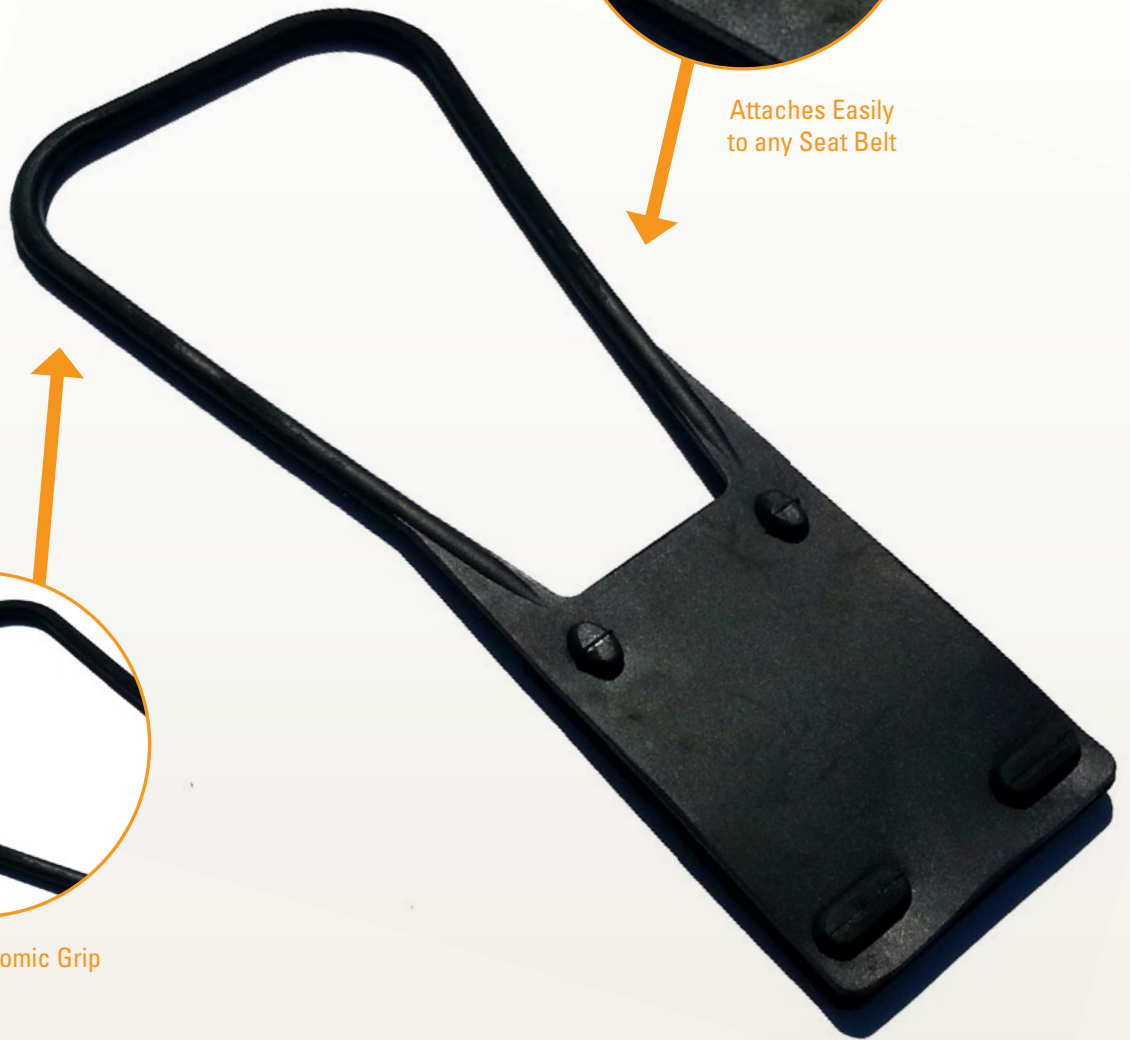

# GRAB & PULL SEAT BELT REACHER

BECAUSE GETTING OUT OF THE CAR CAN BE EASY

SEE RETAIL DISPLAY  
ON PAGE #65

PRODUCT #2083

BATH  
ROOM

LIVING  
ROOM

AUTO  
MOBILE

DAILY LIVING  
AIDS

BED  
ROOM

Makes it Easy to Reach Your Seat Belt

Attaches Easily to any Seat Belt

No-slip Ergonomic Grip

### Features & Benefits

- Reduces strain when twisting or reaching for the seat belt
- Ideal for people with reduced mobility, arthritis, shoulder pain or back conditions