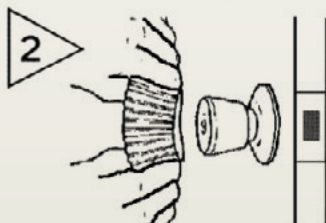

SPECIFICATIONS

Dimensions of Product: 3" x 2" 1.6" Diameter
2 Pack Dimensions: 7" L x 3" W x 2" H; 0.2 lbs
Case of 24 Dimensions: 9" L x 9" W x 9" H; 4 lbs

Glow-In-The-Dark Inserts

Anti-Bacterial Material

Open Door with Touch of Finger

Great Grips Slip on Quickly - No Tools Needed!

Moisten Great Grips with water

Place thumbs inside and stretch over doorknob

Continue to work on to doorknob until covered