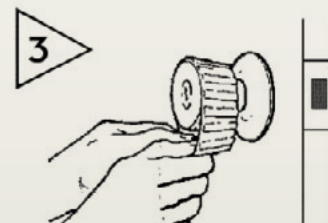

SPECIFICATIONS

Dimensions of Product: 3" x 2" 1.6" Diameter
2 Pack Dimensions: 7" L x 3" W x 2" H; 0.2 lbs
Case of 24 Dimensions: 9" L x 9" W x 9" H; 4 lbs

Glow-In-The-Dark Inserts

Anti-Bacterial Material

Open Door with Touch of Finger

Great Grips Slip on Quickly - No Tools Needed!

Moisten Great Grips with water

Place thumbs inside and stretch over doorknob

Continue to work on to doorknob until covered