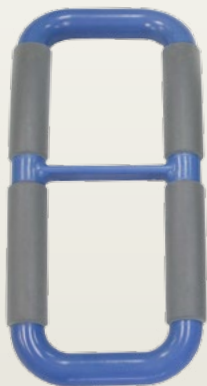

Be Independent™

HANDY HANDLE

BECAUSE IT ELIMINATES AWKWARD ARM PULLING, AND
REQUIRES LESS ENERGY THAN HANDS ALONE

HOME

BATHROOM

AUTO

PRODUCT #3200

SEE RETAIL DISPLAY
ON PAGE #66

Ergonomic Grip

Gives Extra Leverage to Prevent
Strain on Caretaker's Back

FEATURES & BENEFITS

- *Efficient* - Requires less energy to stand
- *Ergonomic* - Non slip grip
- *Portable* - Take with you anywhere

SPECIFICATIONS

Package Dimensions: 2" L x 4.5" W x 10.5" H
 Weight of Product: 4 oz.
 Weight Capacity: 350
 Made of: Durable ABS Plastic

Portable Design to Take with
you Anywhere

3 CONTEMPORARY COLORS

Blue
3200-BL