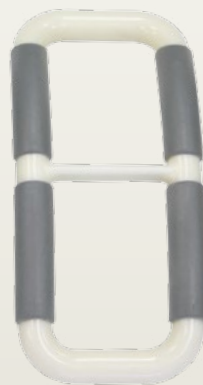

Ergonomic Grip

Gives Extra Leverage to Prevent
Strain on Caretaker's Back

FEATURES & BENEFITS

- *Efficient* - Requires less energy to stand
- *Ergonomic* - Non slip grip
- *Portable* - Take with you anywhere

SPECIFICATIONS

Package Dimensions: 2" L x 4.5" W x 10.5" H
 Weight of Product: 4 oz.
 Weight Capacity: 350
 Made of: Durable ABS Plastic

Portable Design to Take with
you Anywhere

3 CONTEMPORARY COLORS

Blue
3200-BL

Ivory
3200-IV

Red
3200-RD