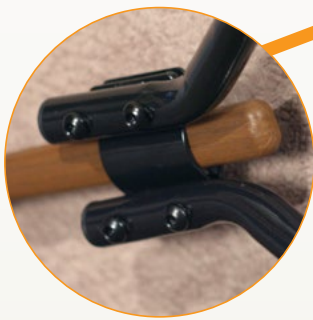

# LEVER EXTENDER

BECAUSE YOUR RECLINER HANDLE CAN BE EASY TO REACH

PRODUCT #3000

Ergonomic Curved Grip

Stylish Powder Coated Finish

Easy to Install  
No Additional Tools Required

## FEATURES & BENEFITS

- **Convenient** – Puts handle within easy reach.
- **Adds Leverage** – Makes raising and lowering leg rest easy.
- **Durable** – Made of heavy duty steel.
- **Padded Design** – Protects chair handle.
- **Secure Fit** – Four bolt attachment method.
- **Allen Wrench Included** – No additional tools required.