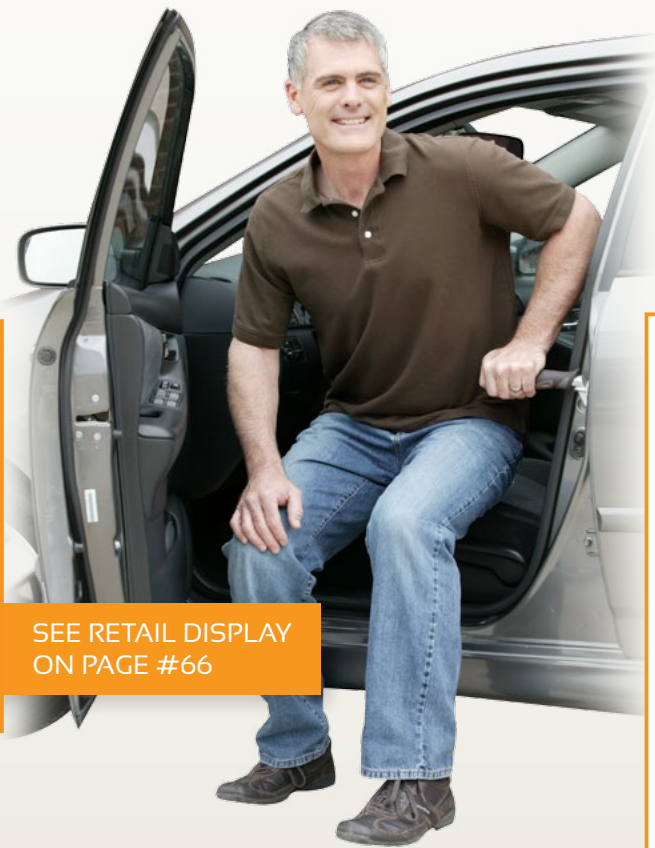

Be Independent™

METRO CAR HANDLE PLUS

BECAUSE GETTING OUT OF YOUR CAR CAN BE WORRY FREE

SEE RETAIL DISPLAY
ON PAGE #66

SEE RETAIL DISPLAY
ON PAGE #65

PRODUCT #2082

FEATURES & BENEFITS

- **Promotes Safety & Mobility** – Protects against falls and makes standing or sitting easy.
- **Universal** – Secure fit into passenger or driver side of door latch, no vehicle modification required.
- **No-Slip Ergonomic Grip** – Fits Parallel to car for comfortable grip and optimal leverage.
- **Includes Flashlight** – Helps you in and out of your car at night.

SPECIFICATIONS

Weight Capacity: 500 lbs
 Car Types: Universal Fit
 Packaging Dimensions: 8" L × 3" W × 2" H; 1 lbs
 Case of 10 Dimensions: 13" L × 11" W × 13" H; 9 lbs
 Includes: 2 AA Batteries