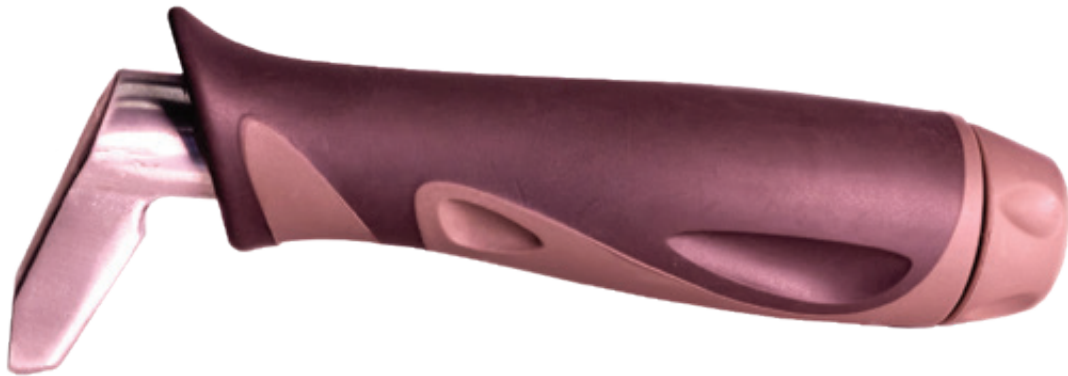

ASSURANCE

CAR HANDLE™

PRODUCT #7650

SPECIFICATIONS

PRODUCT FEATURES

NON-SLIP GRIP

Easily stand from your car without the fear of falling

FLASHLIGHT

Long lasting LED flashlight provides extra visibility at night

STRONG

Weighs only 1 lb & supports up to 350 lbs to help ensure your safety

CAR TYPES

Attaches to most any car on driver or passenger side

WEIGHT CAPACITY

Supports up to 350 lbs

LIGHT WEIGHT

Weighs only 1 lb. Fits in the glove compartment when not in use

PACKAGE DIMENSIONS

8.25" L
3" W
1.7" H