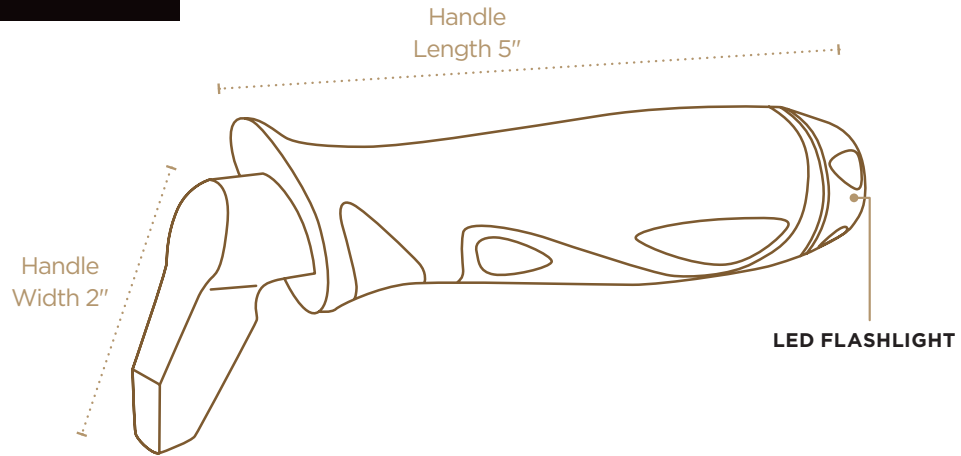

ASSURANCE

CAR HANDLE™

PRODUCT #7650

SPECIFICATIONS

PRODUCT FEATURES

NON-SLIP GRIP

Easily stand from your car without the fear of falling

FLASHLIGHT

Long lasting LED flashlight provides extra visibility at night

STRONG

Weighs only 1 lb & supports up to 350 lbs to help ensure your safety

CAR TYPES

Attaches to most any car on driver or passenger side

WEIGHT CAPACITY

Supports up to 350 lbs

LIGHT WEIGHT

Weighs only 1 lb. Fits in the glove compartment when not in use

PACKAGE DIMENSIONS

8.25" L
3" W
1.7" H