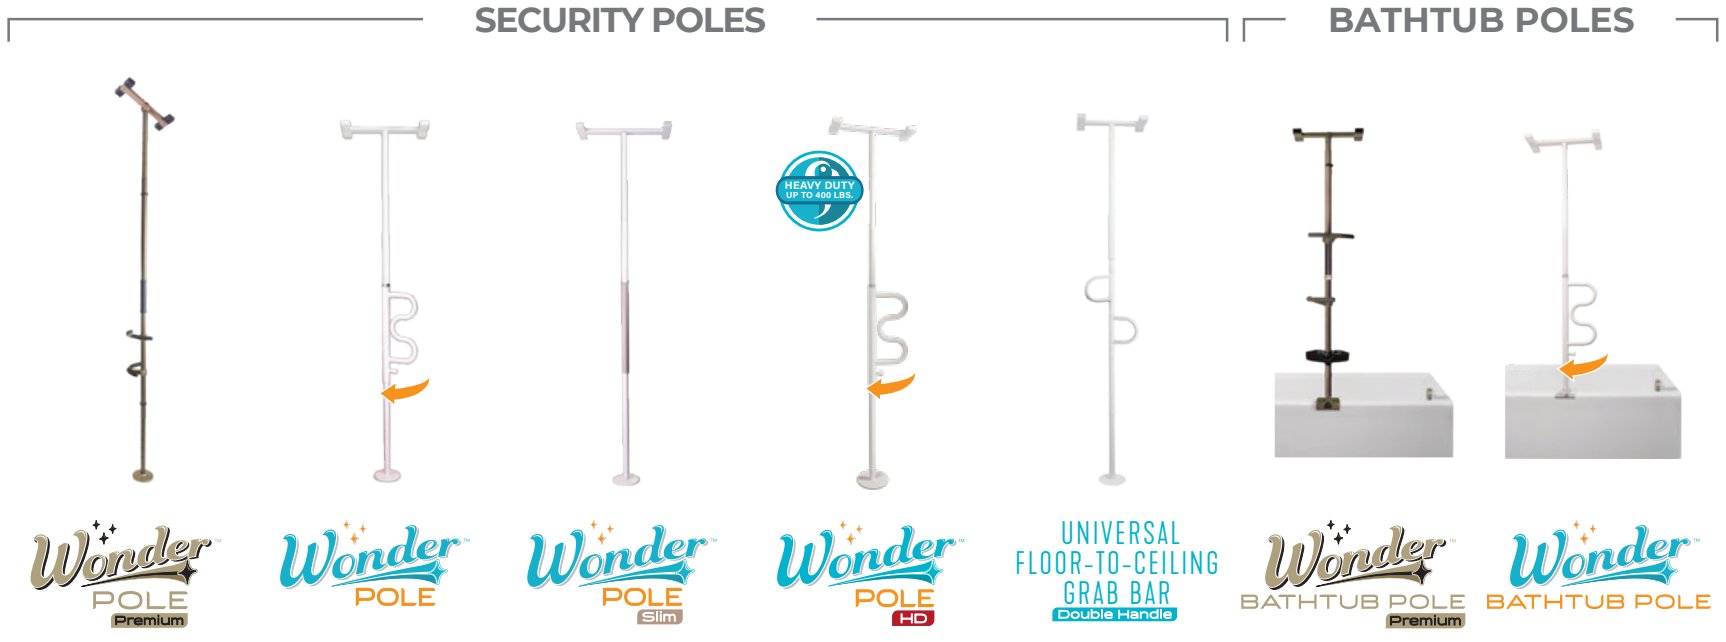

SECURITY POLE SPECS

PRODUCT NAME

PRODUCT COLORS

■ 7620-GR
■ 7620-DB

■ 1100-B ■ 1100-GR
□ 1100-W ■ 1100-DB

■ 1150-B
□ 1150-W

□ 1130-W

■ 8142-B
□ 8142-W

■ 7690-GR
■ 7690-DB

□ 1120-W

WEIGHT CAPACITY	300 LBS	300 LBS	300 LBS	400 LBS	300 LBS	300 LBS	300 LBS
VAULTED CEILINGS	YES	NO	NO	NO	NO	YES	NO
ANY ROOM IN THE HOME	YES	YES	YES	YES	YES	TUB ONLY	TUB ONLY
GRAB BAR	CUSTOM	ROTATES & LOCKS	NA	ROTATES & LOCKS	CUSTOM	CUSTOM	ROTATES & LOCKS
HEIGHT ADJUSTABLE	7'-12' (requires 2' ext.)	7'-10'	7'-10'	7'-10'	7'-9'6"	7'-10'	7'-9'